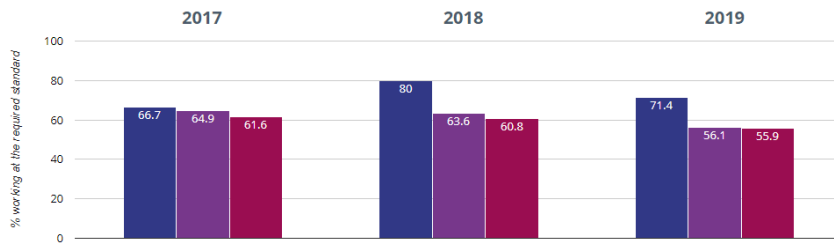

### Year 1: Working At

87.9% in 2019

0.8% points drop since 2018

4.6% points rise since 2017

- St James the Great RC Primary and Nursery School
- Croydon (82)
- NCER National (16300)

### Year 2: Working At

71.4% in 2019

8.6% points drop since 2018

4.7% points rise since 2017

- St James the Great RC Primary and Nursery School
- Croydon (79)
- NCER National (15622)