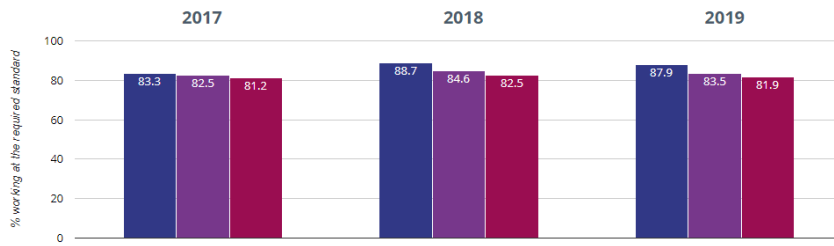

### Year 1: Working At

87.9% in 2019

0.8% points drop since 2018

4.6% points rise since 2017

- St James the Great RC Primary and Nursery School
- Croydon (82)
- NCER National (16300)

### Year 2: Working At

71.4% in 2019

8.6% points drop since 2018

4.7% points rise since 2017

- St James the Great RC Primary and Nursery School
- Croydon (79)
- NCER National (15622)